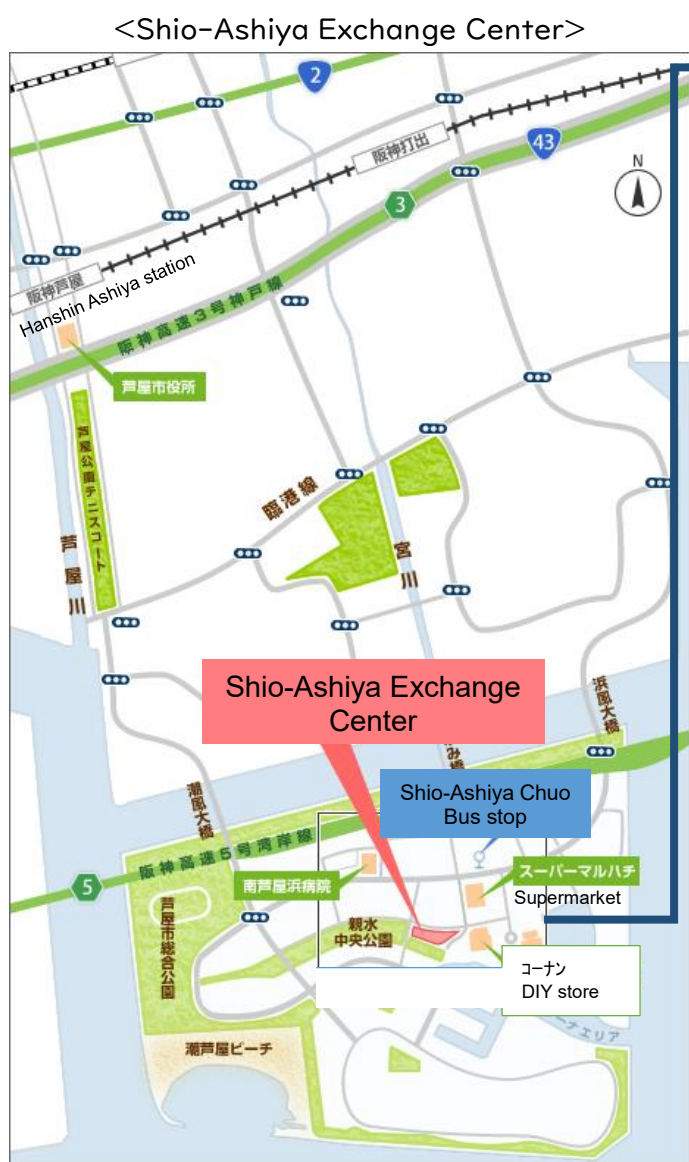

# SHIO-ASHIYA JAPANESE LESSONS

Object	The main aim of Shio-Ashiya Japanese lessons is to learn basic level Japanese for living in Japan and improve the ability of speaking, listening, reading and writing.
Eligibility	Non-Japanese speakers living in Ashiya, who are junior high school students or elder
Lesson style	One-on-one lesson Student will have a different volunteer teacher every year.
Fees	200 yen per lesson
Textbook	Teachers recommend appropriate textbooks for students.

Day, Time & Place	Monday	10:30am - 12:00am 1:30pm - 3:00pm	Shio-Ashiya Exchange Center (7-1 Kaiyo-cho)
	Tuesday	5:00pm - 8:00pm (90min.)	
	Thursday	10:30am - 12:00am	
	Saturday	10:30am - 12:00am	