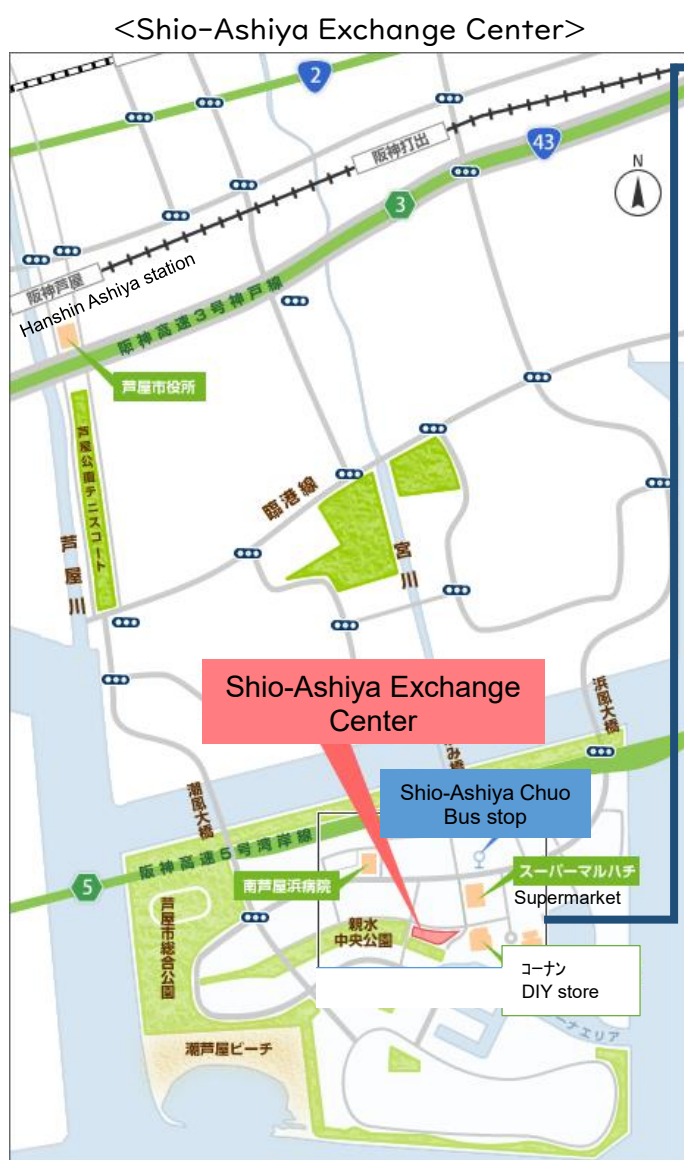

# SHIO-ASHIYA JAPANESE LESSONS

Object	The main aim of Shio-Ashiya Japanese lessons is to learn basic level Japanese for living in Japan and improve the ability of speaking, listening, reading and writing.
Eligibility	Non-Japanese speakers living in Ashiya, who are junior high school students or elder
Lesson style	One-on-one lesson Student will have a different teacher every year.
Fees	200 yen per lesson
Textbook	Teachers recommend appropriate textbooks for students.

Day, Time & Place	Monday	10:30am - 12:00am 1:30pm - 3:00pm	Shio-Ashiya Exchange Center (7-1 Kaiyo-cho)
	Tuesday	6:00pm - 9:00pm (90min.)	
	Thursday	10:30am - 12:00am	
	Saturday	10:30am - 12:00am	