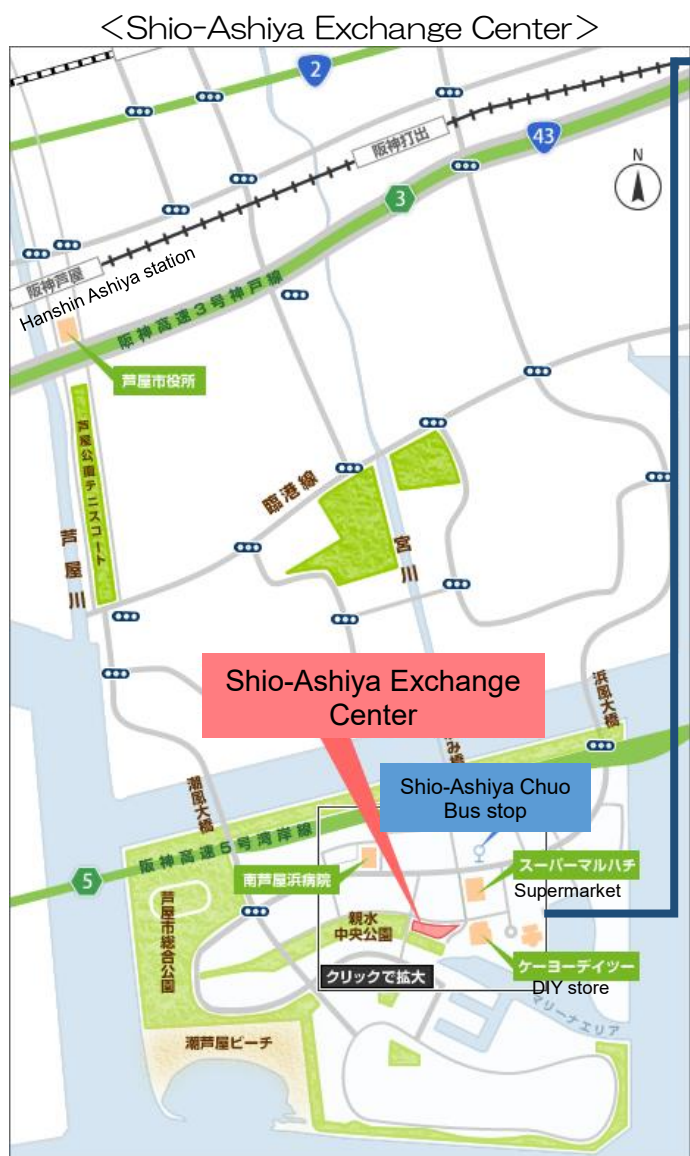

SHIO-ASHIYA JAPANESE LESSONS

Object	The main aim of Shio-Ashiya Japanese lessons is to learn basic level Japanese for living in Japan and improve the ability of speaking, listening, reading and writing.
Eligibility	Non-Japanese speakers living in Ashiya, who are junior high school students or elder
Lesson style	One-on-one lesson Student will have a different teacher every year.
Fees	200 yen per lesson
Textbook	Teachers recommend appropriate textbooks for students.

Day, Time & Place	Monday	10:30-12:00 13:30-15:00	Shio-Ashiya Exchange Center (7-1 Kaiyo-cho)
	Tuesday	18:00-21:00 (90min.)	
	Thursday	10:30-12:00	
	Saturday	10:30-12:00	

Application & Inquiries

Shio-Ashiya Exchange Center